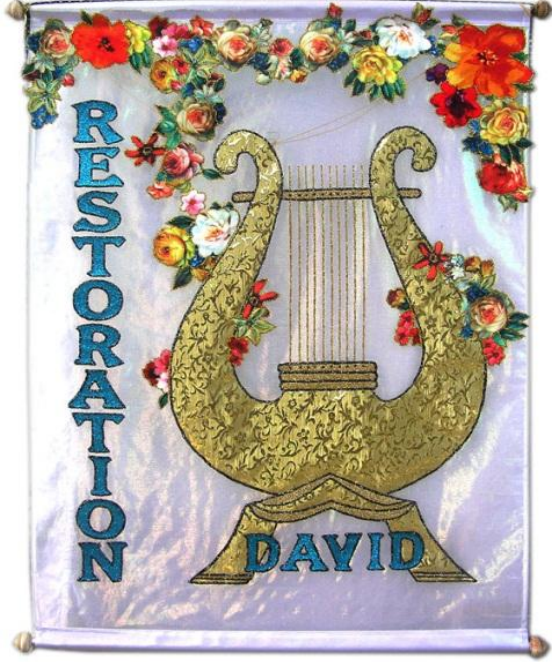

# WALL DISPLAY

Update: March 2014

NAME		PRODUCT CODE	SIZE	CM	JPY
Ark of The Covenant		WD001-S	S	49x69	17000
		WD001-M	M	75x100	27200
		WD001-L	L	100x150	35700
		WD001-XL	XL	150x210	80800
Golden Altar		WD002-S	S	49x69	12800
		WD002-M	M	75x100	22100
		WD002-L	L	100x 150	29800
Harp & Bowl <i>Available in various languages</i>		WD009-M	M	75X88	24700
Ask Nation <i>Nation Flags with Psalm 2:8 scriptures, on Royal Thai Silk</i>		WD003-M	M	75x 100	22100
		WD003-L	L	100x150	29800
<i>Also available in GOLD Background and Chinese Language</i>					
Ask Naiton <i>World Nation Flags with hand-drawn Psalm 2:8 scripture on Royal Thai silk cloth.</i>		WD003-Scroll	SC	45x150	21300

NAME	PRODUCT CODE	SIZE	CM	JPY
<b>I AM-Burning Bush</b> <i>with trimmings 3.5"5x5"</i>	FR01-MS	MS	45x65	12800
	FR01-L	M L	100x150	17000 22100

**Restoration of the TABERNACLE OF DAVID**

RTOD-S	S		16200
RTOD-M	M		23800
RTOD-L	L		33200
RTOD-XL	XL		63800

on Sea of Glass Cloth