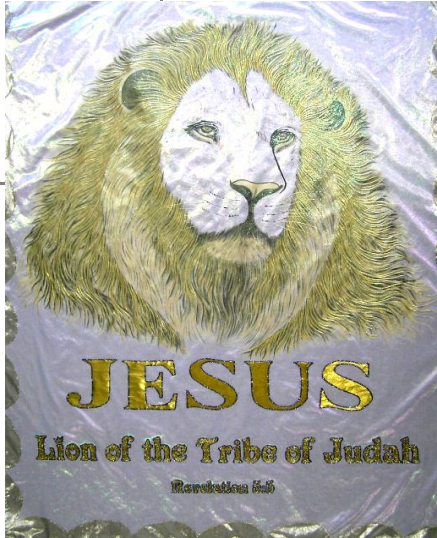

WALL DISPLAY

Update: March 2014

All with Hand-painted LION picture

NAME		PRODUCT CODE	SIZE	CM	JPY
Lion of Judah - Single layer on Sea of Glass cloth		LN001-MS	MS	64x72	16200
Lion of Judah - Double layer on Sea of Glass cloth as first layer. Second layer as background gold cloth		LN002-MS	MS	64x72	18700
Roaring Lion  M-Size	 L-Size	LN008-M	M L	75X100 100X150	27200 38300
Lion and Lamb		LN004-SP	SP	70x80	24700
Key of David		LN005-SP	SP	70x80	20400
Lion of Judah-All nation Hand-painted Lion on Sea of Glass with Flags		LN007-M	M	75x 100	33200

NAME		PRODUCT CODE	SIZE	CM	JPY
Lion of Judah First layer as Sea of Glass cloth and second layer as gold backing with JESUS or YESHUA name (LN018-L)	LN019 is done directly onto Royal Thai Silk One Layer	LN018-L	L	100x150	41700
		Using ROYAL THAI SILK			
		LN019-L	L XL	100x150 150x210	41700 83300